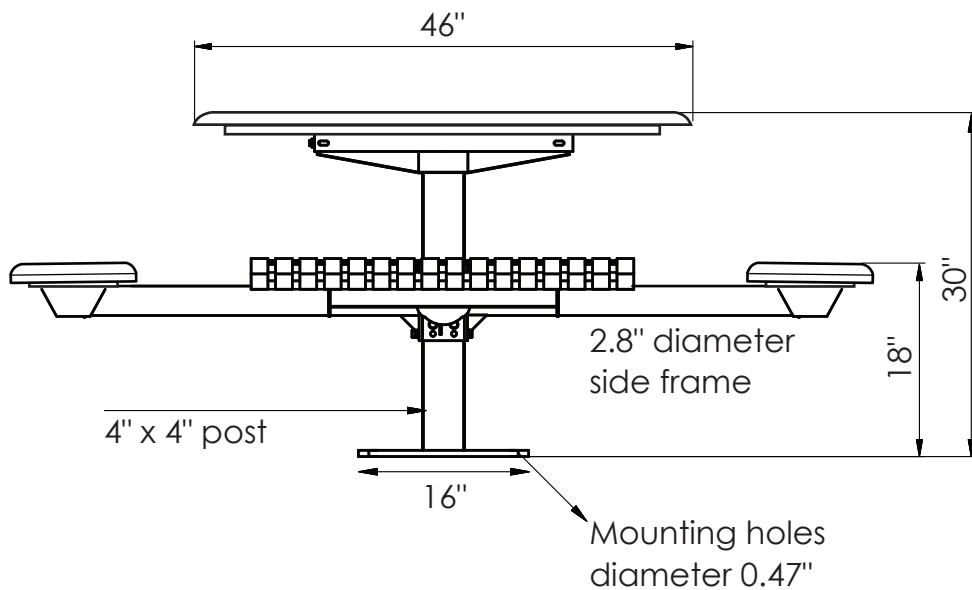

PERFORATED STEEL PEDESTAL TABLE

.....
TOTAL WEIGHT: 265 lbs
.....

- NOTES:**
- 1) Durable steel construction with thermoplastic coating
 - 2) Pre-drilled for surface mount