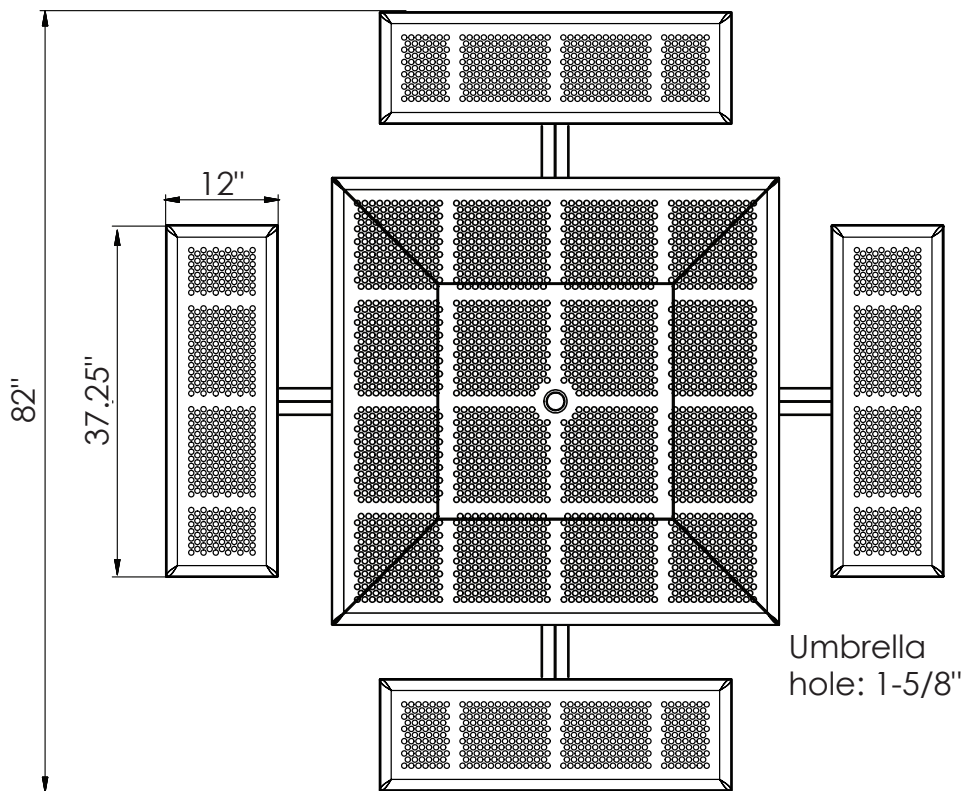

PERFORATED STEEL PEDESTAL TABLE

.....
TOTAL WEIGHT: 265 lbs
.....

- NOTES:**
- 1) Durable steel construction with thermoplastic coating
 - 2) Pre-drilled for surface mount